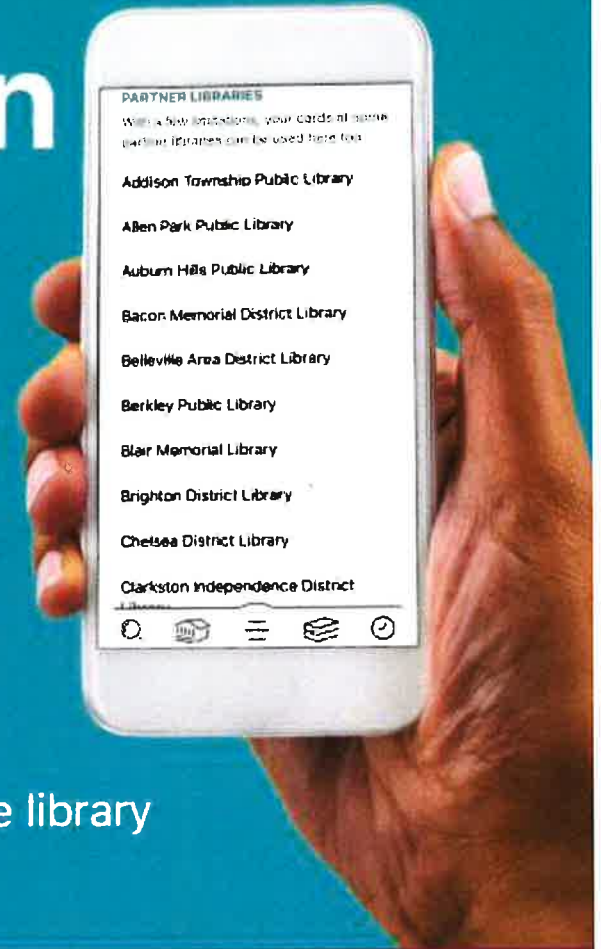

You now have access to even more books!

To add your card for a partner library:

1. Go to MENU > Add Library
2. Search for the partner library and open it.
3. Tap Sign In With My Card.
4. Under "Partner Libraries," choose your home library from the list and sign in.

Get more access with your [Up North Digital Consortium](#) library card!
Borrow titles from any of these collections:

- Great Lakes Digital Libraries
- Download Destination
- Midwest Collaborative for Library Services
- Lakeland Digital Library
- Suburban Library Cooperative
- White Pine Library Cooperative